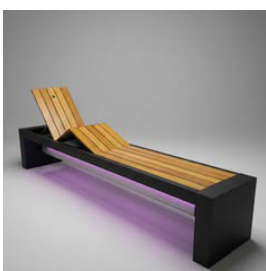

OPTIONS

Rail System For Prestige

Designed for oval-ended pools or for users who prefer a clear poolside, this system allows the roller mechanism to move back and forth on rails. It provides the flexibility to easily slide the roller away when the pool is in use and bring it back into position for covering

Price :1.400 €

Led Option

Illuminate your nights with our integrated LED lighting option, creating a magical ambiance for your evening swims.

Price : 550 €

Sun-Lounge Option

Our Prestige shutter with an integrated sunbed not only protects your pool but also offers a stylish lounging area. This innovative design transforms the shutter mechanism into an aesthetic relaxation point, doubling your pool enjoyment with the signature quality of Pool Office.