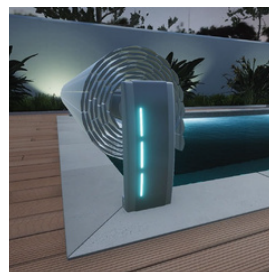

LED Option

Illuminate your nights with our integrated LED lighting option, creating a magical ambiance for your evening swims.

Price : 340 €

HidroTerm
grejanje & bazeni

TermoPool
grejanje & bazeni