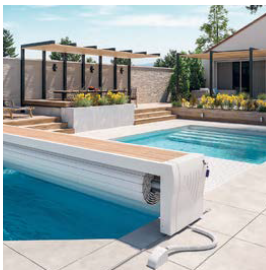

CLEAR

ANTHRACITE

BLUE

Note: Polycarbonate slats are subject to an additional charge.

BENCH DESIGN POOL COVER

POOL WIDTH

POOL LENGTH

METRE	2,50	3,00	3,50	4,00	4,50	5,00	5,50	6,00
2,50	7.100 €	7.260 €	7.425 €	7.630 €	8.060 €	8.375 €	8.930 €	9.540 €
3,00	7.200 €	7.365 €	7.530 €	7.755 €	8.190 €	8.520 €	9.090 €	9.720 €
3,50	7.290 €	7.470 €	7.640 €	7.880 €	8.320 €	8.660 €	9.250 €	9.890 €
4,00	7.380 €	7.560 €	7.750 €	8.010 €	8.460 €	8.820 €	9.410 €	10.070 €
4,50	7.480 €	7.670 €	7.860 €	8.130 €	8.595 €	8.960 €	9.570 €	10.250 €
5,00	7.580 €	7.770 €	7.960 €	8.250 €	8.730 €	9.100 €	9.730 €	10.430 €
5,50	7.670 €	7.870 €	8.070 €	8.380 €	8.860 €	9.250 €	9.890 €	10.600 €
6,00	7.770 €	7.970 €	8.180 €	8.500 €	8.990 €	9.400 €	10.040 €	10.780 €
6,50	7.860 €	8.070 €	8.290 €	8.630 €	9.130 €	9.540 €	10.200 €	10.960 €
7,00	7.970 €	8.170 €	8.400 €	8.750 €	9.260 €	9.693 €	10.360 €	11.140 €
7,50	8.060 €	8.280 €	8.510 €	8.870 €	9.390 €	9.840 €	10.520 €	11.320 €
8,00	8.150 €	8.380 €	8.620 €	9.000 €	9.530 €	9.980 €	10.670 €	11.490 €
8,50	8.220 €	8.460 €	8.710 €	9.100 €	9.640 €	10.100 €	10.800 €	11.680 €
9,00	8.290 €	8.540 €	8.790 €	9.190 €	9.740 €	10.210 €	10.920 €	11.880 €
9,50	8.360 €	8.620 €	8.880 €	9.290 €	9.850 €	10.330 €	11.050 €	12.090 €
10,00	8.430 €	8.700 €	8.970 €	9.390 €	9.960 €	10.450 €	11.180 €	12.300 €
10,50	8.500 €	8.780 €	9.060 €	9.490 €	10.080 €	10.580 €	11.320 €	12.520 €
11,00	8.570 €	8.860 €	9.150 €	9.590 €	10.210 €	10.710 €	11.470 €	12.740 €
11,50	8.640 €	8.940 €	9.240 €	9.690 €	10.330 €	10.830 €	11.620 €	12.960 €
12,00	8.710 €	9.020 €	9.330 €	9.790 €	10.450 €	10.950 €	11.770 €	13.180 €

OPTIONS

Rail System For Prestige

Designed for oval-ended pools or for users who prefer a clear poolside, this system allows the roller mechanism to move back and forth on rails. It provides the flexibility to easily slide the roller away when the pool is in use and bring it back into position for covering