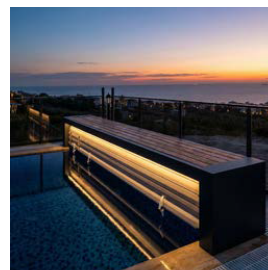

Led Option

Illuminate your nights with our integrated LED lighting option, creating a magical ambiance for your evening swims.

Price : 550 €