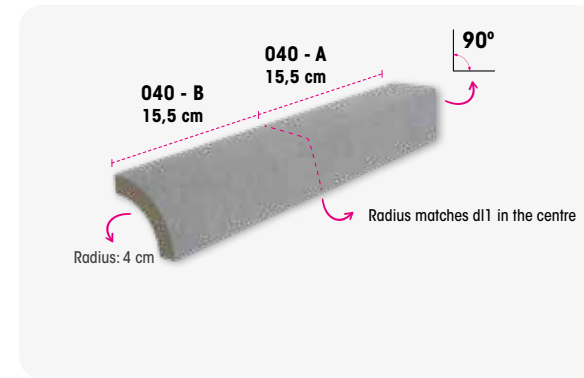

These two references have a curve with a 4-cm radius on one end and a 90° angle on the other end.