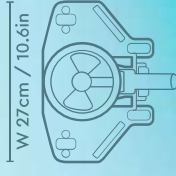

# PWRBLADE™ 40

EV40CBX/24/EU – For Europe  
 EV40CBX/24/US – For North America  
 EV40CBX/24/AU – For Australia & New Zealand

Max. Depth **3m / 9.8 FT**  
 Charging Time **5-6 HOURS**  
 Battery **2000 mAh**  
 Voltage **7.4V**

# Telsa® PWRBLADE™ 40

Large Volume Rechargeable Pool Vacuum

The versatile vacuum for all pool cleaning needs.

Recommended for medium sized pools  
 Ideal for large volume cleaning

**PWRBLADE™ System**  
 Built-in safety mechanism ensures blades automatically cease operation upon clogging

Easy to attach filter bag system.  
**Simple Click'n'Lock**

Includes  
**1 filter bag :**  
 W25 x H52 cm

**Standard**  
 250micron

- Spring-loaded pole connector connects to a standard telescopic pole (not included)
- Versatile **LED indicator** to indicate when the unit is ready to use / clogged / needs to be charged
- Magnetic switch ensures **absolute sealing**