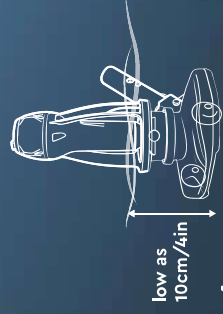

180cm
pole length

150
Power rating

Includes **5 x 40cm aluminum**
pole with assembled length
1.8m / 6ft

Includes
1 filter bag :
W25 x H35 cm

Standard
250micron

PWRBLADE™ System
Built-in safety mechanism
ensures blades automatically
cease operation upon clogging

Underside brush to help
dislodge debris

Unique
Works in shallow water
Able to clean pool steps
and water features

- **Spring loading handle** maintains pool surface contact
- Connects to **telescopic pole** (not included) for larger pool
- **USB charging cable**

Telsa™ PWRBLADE™ 20

Large Volume
Rechargeable Pool Vacuum

Unrestricted Water Flow
Patented technology for increased suction.

Recommended for pools up to 4.6m/15ft
Ideal for small pools and shallow areas