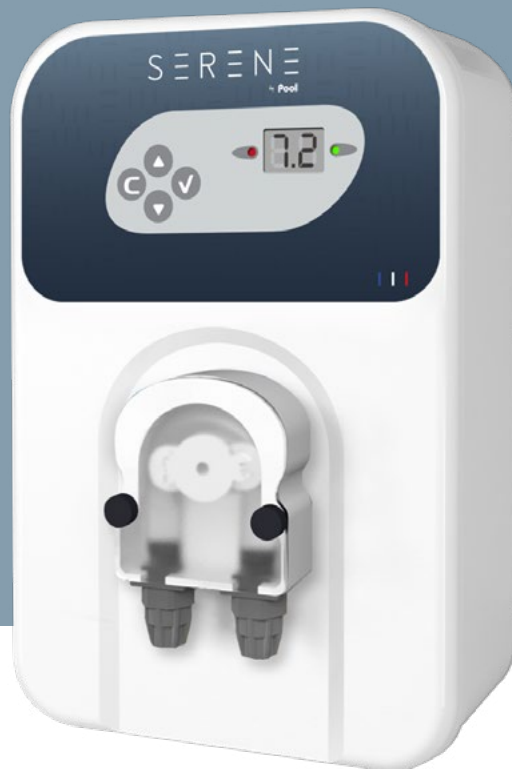

SERENE

by Pool TECHNOLOGIE

pH regulator Access

A **balanced pH** for
an **enhanced comfort**

Warranties

pH PROBE
1 YEAR
Warranty

BOX
2 YEARS
Warranty

Up to **160m³**

A WHOLESOME WATER IN ALL SIMPLICITY

- **Smart pH regulation**
Automatic injection of correcting agent, acid or base
- **Acid or basic regulation mode**
Choice of pH + or pH- correcting agent
- **Safeties**
Alarms for pH setpoint overrun and overfeeding
- **Accurate probe calibration**
2 points calibration pH 7 and pH 10
- **Easy installation and assembly**
On existing or under construction pool

Non-contractual photos

High quality pH probe

- **pH Amber probe** factory tested and calibrated
- **Accurate pH measurement**
- **Membrane protection lug**
- **1 year warranty**

User-friendly interface

- **Intuitive navigation on digital screen**
- **Warning light indicators**
- **Permanent display of pH value**

MODEL :

SERENE S1 Access pH

VOLUME

160m³

PUMP FLOW

1,8 l/h

REFERENCE

REGU20SERB-G1