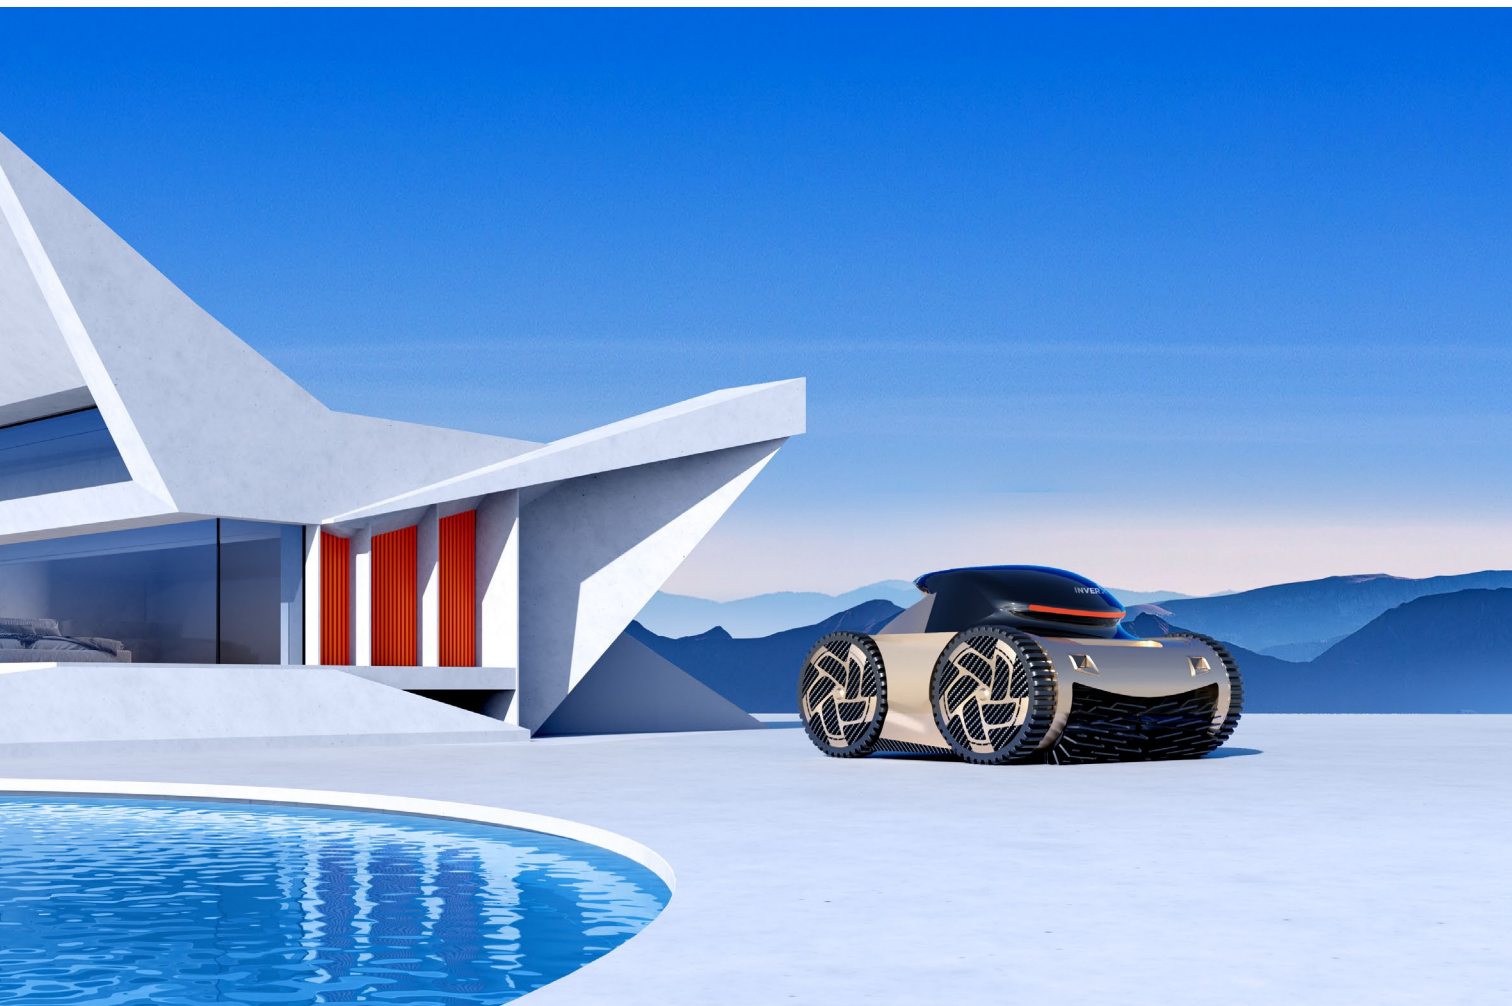

X - WARRIOR PRO IS COMING SOON

Specifications

Model	X100	X80	X60	X45	X30
Picture					
Performance condition reference: Floor mode in liner pool					
Endurance time*	10h	8h	6h	4.5h	3h
Performance condition reference: Floor/wall/waterline mode in liner pool					
Endurance time*	6h	4.5h	3.5h	2.5h	2h
Charging time	5h	5h	4h	3h	2h
Battery capacity	14Ah	14Ah	10.4Ah	7.8Ah	5.2Ah
Pool size	Up to 20m	Up to 20m	Up to 20m	Up to 20m	Up to 20m
Optimum pool temperature	0~35°C	0~35°C	0~35°C	0~35°C	0~35°C
Cleaning mode	Floor only; Floor/wall/waterline				
AI mode	YES	YES	YES	YES	YES
App connection	YES	YES	YES	YES	YES
Filter capacity	3.2L	3.2L	3.2L	3.2L	3.2L
Filtration accuracy	180µm	180µm	180µm	180µm	180µm
Pump flow rate	22~10m³/h	22~10m³/h	20~10m³/h	20~10m³/h	20~10m³/h
Running power	30~110W	30~110W	30~110W	30~110W	30~110W
Moving speed	12m/min	12m/min	12m/min	12m/min	12m/min
Motor number	3	3	3	3	3
Charger input	90-265V ~ 50/60Hz				
Running voltage/current	25.2V/1.2A	25.2V/1.2A	25.2V/1.2A	25.2V/1.2A	25.2V/1.2A
Robot dimension	495*395*265mm	495*395*265mm	495*395*265mm	495*395*265mm	495*395*265mm
Robot N.W/G.W	11.5kg/15.2kg	11.5kg/15.2kg	11.5kg/15.2kg	11.5kg/15.2kg	11.5kg/15.2kg
Warranty	2 years	2 years	2 years	2 years	2 years

*Reference: Above endurance time is based on 2 hours' cleaning each time in liner pool

Cleaning Time Reference (Take a 4*8m liner pool for example) :

1. Clean the floor once: 20 minutes
2. Clean the whole pool (floor/wall/waterline) once: 40 minutes