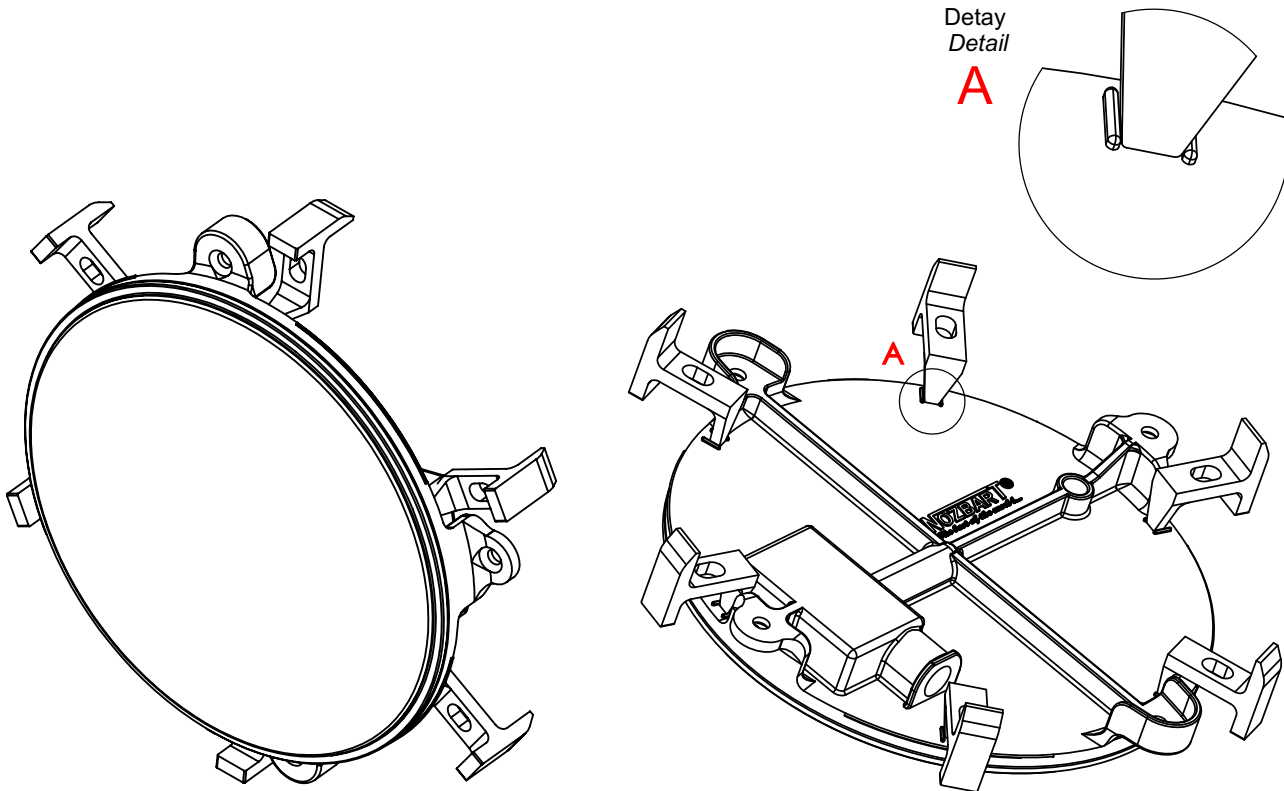

IŞIL SMD LEDLİ PAR56 UYUMLU HAVUZ AMPÜLÜ IŞIL SMD LED POOL BULB PAR56 COMPLIANT

Kod / Code	NIA-201	NIA-202	NIA-203	NIA-204
Renk / Colour	Beyaz White	Gün ışığı Warm white	Mavi Blue	RGB
Led	120 Adet-Unit	120 Adet-Unit	120 Adet-Unit	96 Adet-Unit
Lümen	3600	3600	2400	3200
Volt	AC/DC 12 V	AC/DC 12 V	AC/DC 12 V	DC 12 V
Watt	32 W	32 W	32 W	30 W
Kelvin	6.500 K	3.000 K	450 - 460 nm	R (620-630 nm) G (520-535) B (460-475 nm)

- Deniz suyu ve jeotermal suda kullanıma uygundur.
  Suitable for use in seawater and geothermal water
- Otomatik akım kontrollü uzun ömürlüdür
  Automatic current controlled and durable.

* Lambanın arkasındaki iki çizgi araları, tesbit civataları ile ortalanmalıdır.
Tırnak uçları bu iki çizgi arasına denk getirilerek, somunlar karşılıklı sıkılmadır.

* The two lines on the back of the lamp should be centered with fixing bolts.
The ends of the nail should be placed between these two lines and the nuts should be tightened mutually.