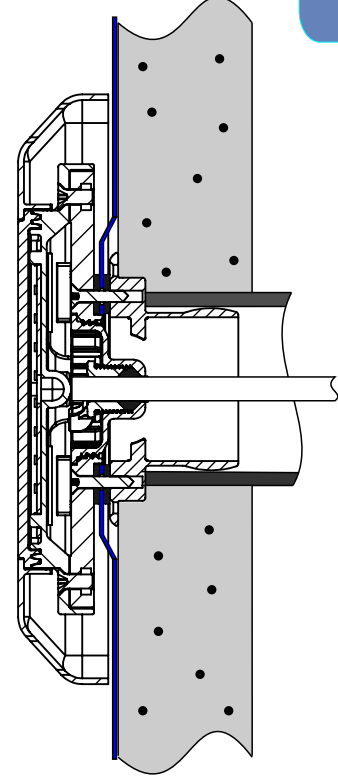

IŞIL SMD LEDLİ LİNER HAVUZ LAMBASI KİTİ
IŞIL SMD LED LINER POOL ARMATURES KIT

Liner

Kit (Kod / Code)	NIA-K01	NIA-K01M	NIA-K01D
------------------	---------	----------	----------

LİNERLİ BETON HAVUZ KİT İLE LAMBA TESPİTİ VE UYGULAMASI
LAMP FIXING AND KIT APPLICATION FOR CONCRETE POOL WITH LINER