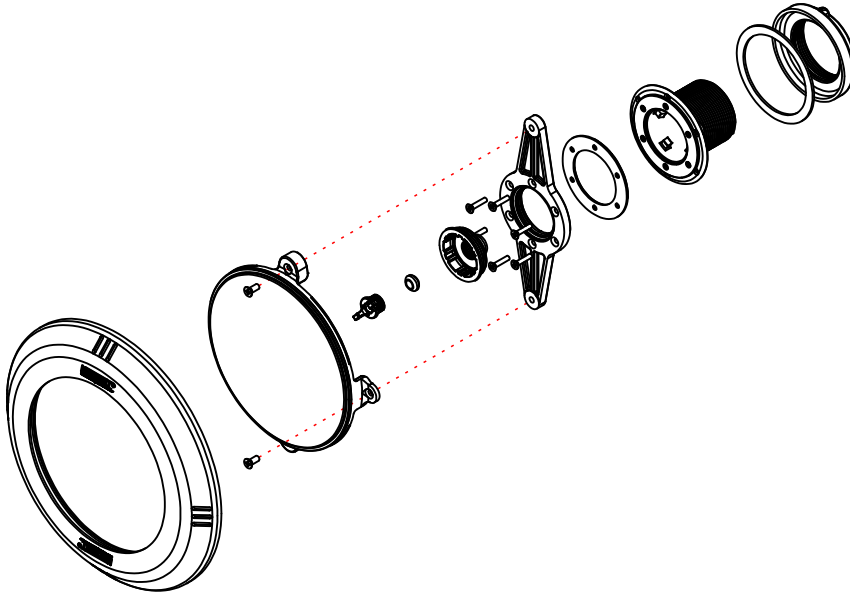

İŞIL SMD LEDLİ PANEL VE POLYESTER HAVUZ LAMBASI KİTİ
IŞIL SMD LED PANEL POOL AND POLYESTER ARMATURES KIT

Panel
Polyester

Kit (Kod / Code)	NIA-K02