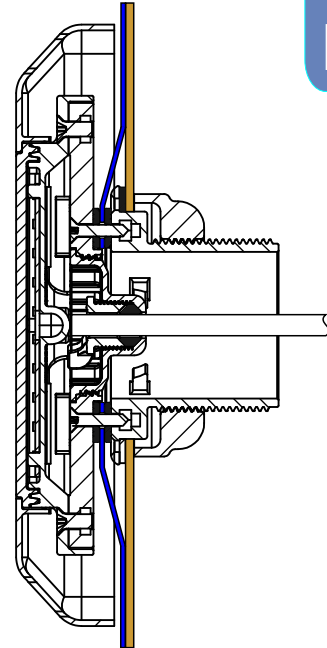

İŞIL SMD LEDLİ PANEL VE POLYESTER HAVUZ LAMBASI KİTİ
IŞIL SMD LED PANEL POOL AND POLYESTER ARMATURES KIT

Panel
Polyester

Kit (Kod / Code)	NIA-K02