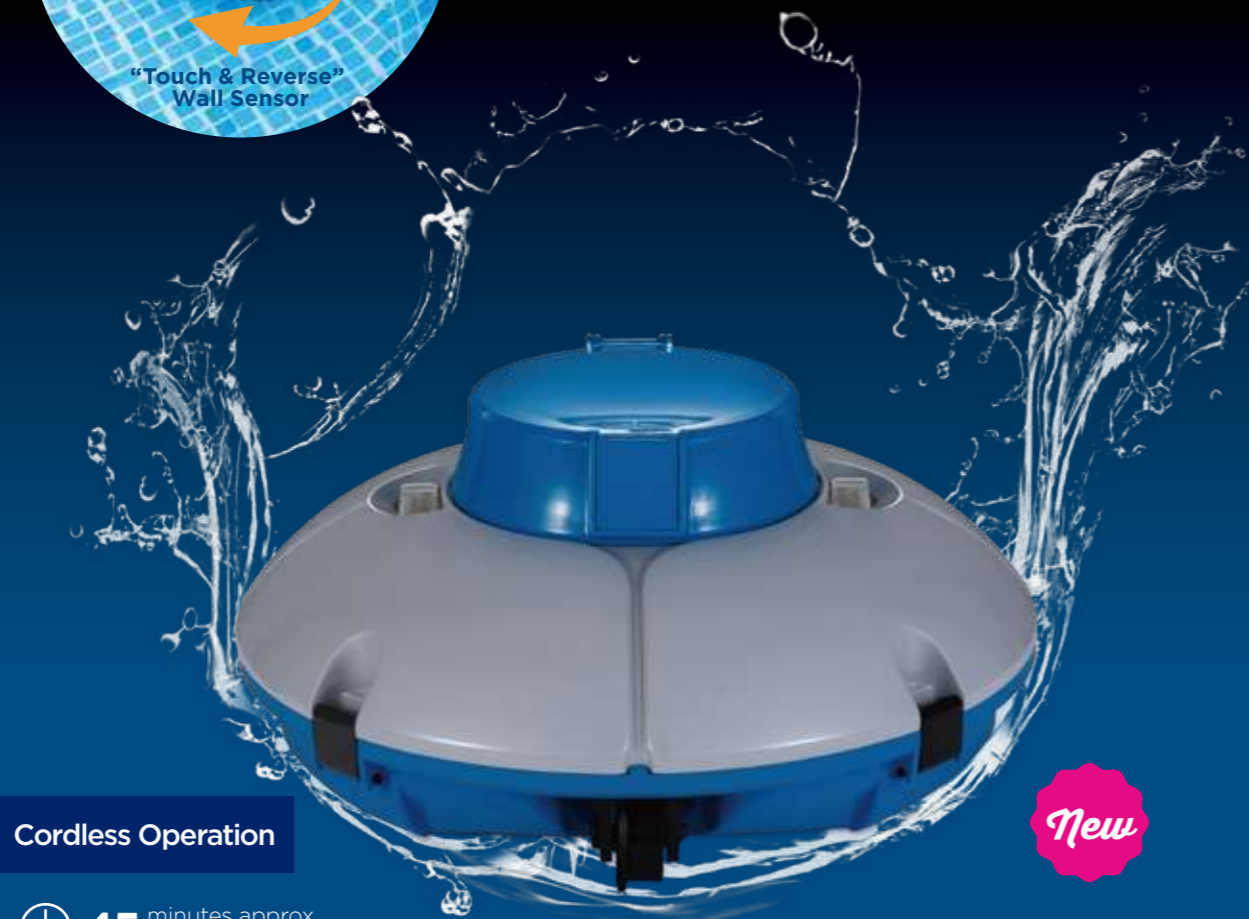

Robotic Pool Cleaner

Kick back and relax this summer and let the Robotic Pool Cleaner do the cleaning. Simply turn on the unit, place it into your pool, and watch the robot clean your pool automatically. With its wall sensor technology, the robot will change directions once it senses the wall, ensuring every corner of your pool is reached and thoroughly cleaned. With its built-in rechargeable battery, the robot can operate for up to about 45 minutes, leaving you with a sparkling clean pool to take a splash in.

P56000024000

Features:

- 2 suction doors to vacuum fine dust particles and rough debris in pool
- Quick Charge: 3-4 hours battery recharge time
- Maximum cleaning area of 500 ft² [46.4 m²]
- Suitable for maximum pool depth of 6 ft [1.8 m]
- 4 wheels for free mobility
- Handy lock latches to access filter for cleaning

Max. area: 500 ft²

Designed for pools with flat floor

Cordless Operation

 **45** minutes approx. battery runtime

 **2600** mAh

New

Cordless Handheld Pool Vacuum

Clean your pool with ease with the Cordless Handheld Pool Vacuum. With its cordless mechanics and the long extension pole, you can maneuver the vacuum around the pool freely. The scrubbing brushes and its large suction doors helps the vacuum pick up dirt and debris efficiently in the pool, keeping your pool water clean throughout the season.