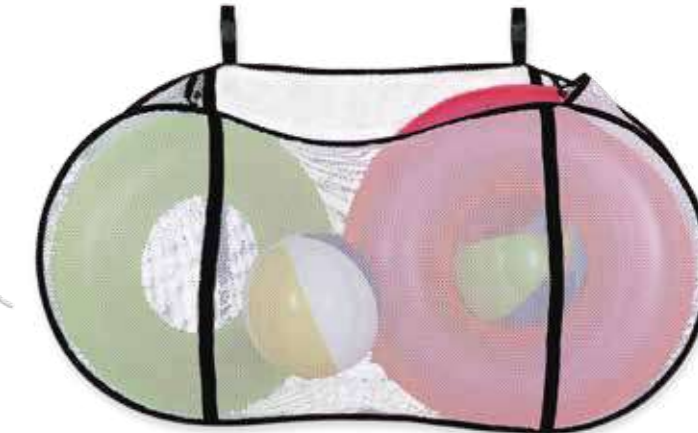

P5E001700000

Features:

- 8 interlocking tiles for pool area, playrooms and exercise rooms
- Comfortable padded cushion material
- Waterproof and lightweight
- Anti-slip surface
- Easy to store and transport
- 20" x 20" x 3/8" (50 cm x 50 cm x 1 cm) per piece

Pool Caddy

P5E603200000

Features:

- Safety buckle
- Easy storage system, for minimal stow size
- Adjustable side straps
- Simple folding design
- Lightweight
- Fits all frame pools
- 60" x 32" (152 cm x 81 cm)