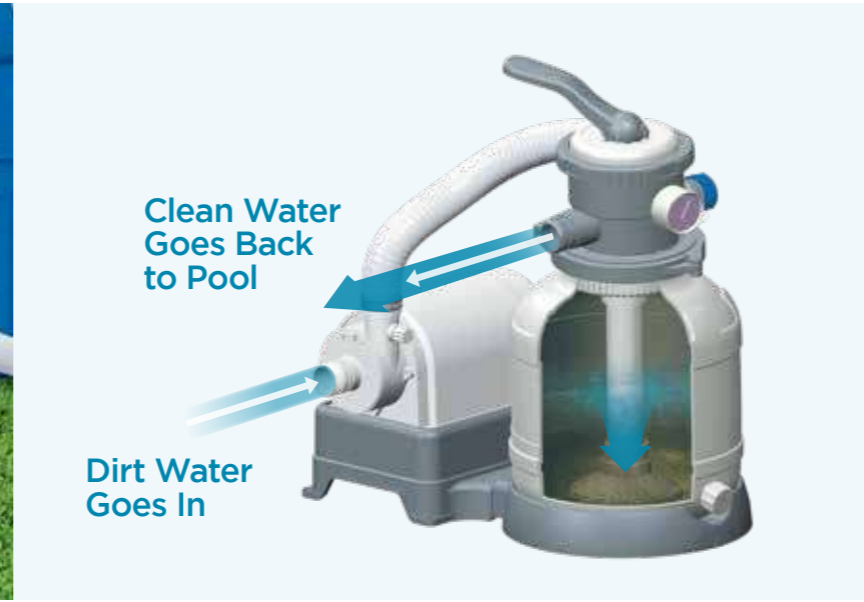

Sand Filter Pumps

Pool maintenance is a breeze with our convenient Sand Filters. This cost-saving pump utilizes all-natural sand to keep pool water clear and clean. The filter sand only needs to be replaced every five years, which makes this pump both efficient and eco-friendly.

Features:

- Heavy-duty tank
- 6-port valve (backwash, rinse, filter, waste, recirculate and closed)
- Pressure gauge
- Powerful motor
- Fits all pumps with 1.5" fittings