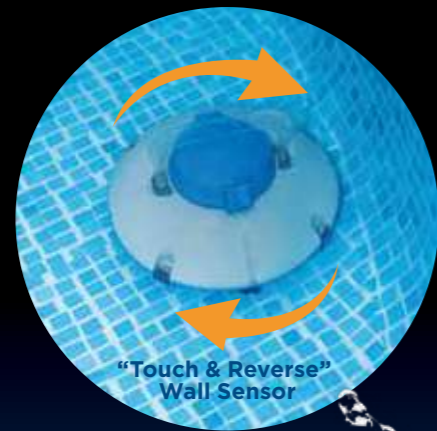

Robotic Pool Cleaner

Kick back and relax this summer and let the Robotic Pool Cleaner do the cleaning. Simply turn on the unit, place it into your pool, and watch the robot clean your pool automatically. With its wall sensor technology, the robot will change directions once it senses the wall, ensuring every corner of your pool is reached and thoroughly cleaned. With its built-in rechargeable battery, the robot can operate for up to about 45 minutes, leaving you with a sparkling clean pool to take a splash in.

P56000024000

Features:

- 2 suction doors to vacuum fine dust particles and rough debris in pool
- Quick Charge: 3-4 hours battery recharge time
- Maximum cleaning area of 500 ft² [46.4 m²]
- Suitable for maximum pool depth of 6 ft [1.8 m]
- 4 wheels for free mobility
- Handy lock latches to access filter for cleaning