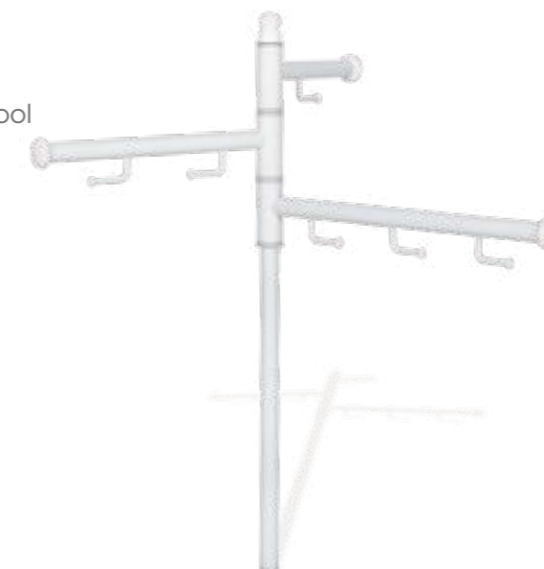

Features:

- 59" (1.5 m) length hose
- Suitable for pumps using 1.25" (32 mm) diameter hoses

Towel Rack

P5E001600000

Features:

- Easy-to-use hangers
- Collapsible folding design
- Attaches to any Active Frame Pool
- Rotating beam design
- 28" H x 17.5" W (71 cm x 44 cm)
- Shelf box