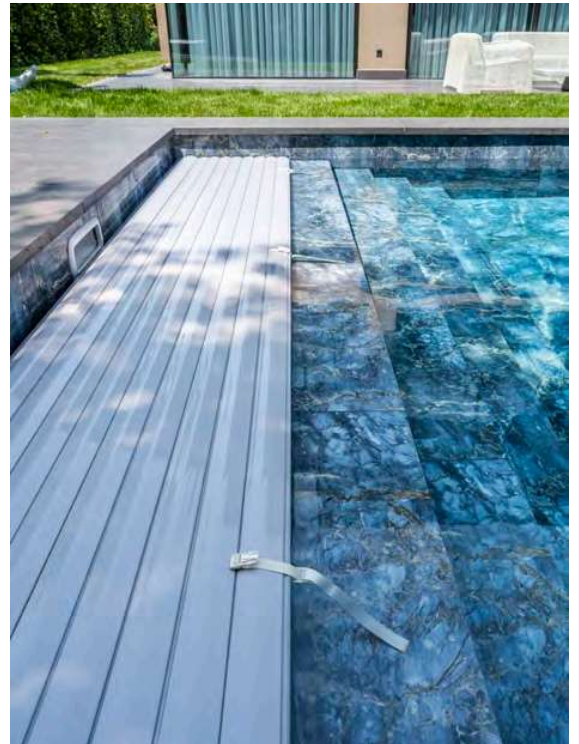

Lamel Colour Options

White

Grey

Beige

NERO