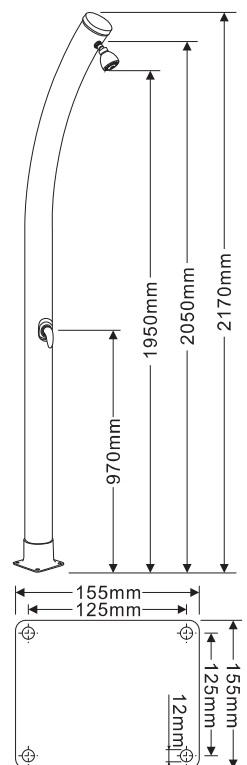

CY-S8029S

COLOR	Black
CAPACITY	20L
N.W./G.W.	6/7.8kg
PACKING SIZE	2530*185*185mm
QTY IN 20'GP/40'GP/40'HQ	320/660/780pcs

CY-S8016S

COLOR	Black
CAPACITY	20L
N.W./G.W.	6/7.5kg
PACKING SIZE	1135*395*165mm
QTY IN 20'GP/40'GP/40'HQ	370/780/900pcs